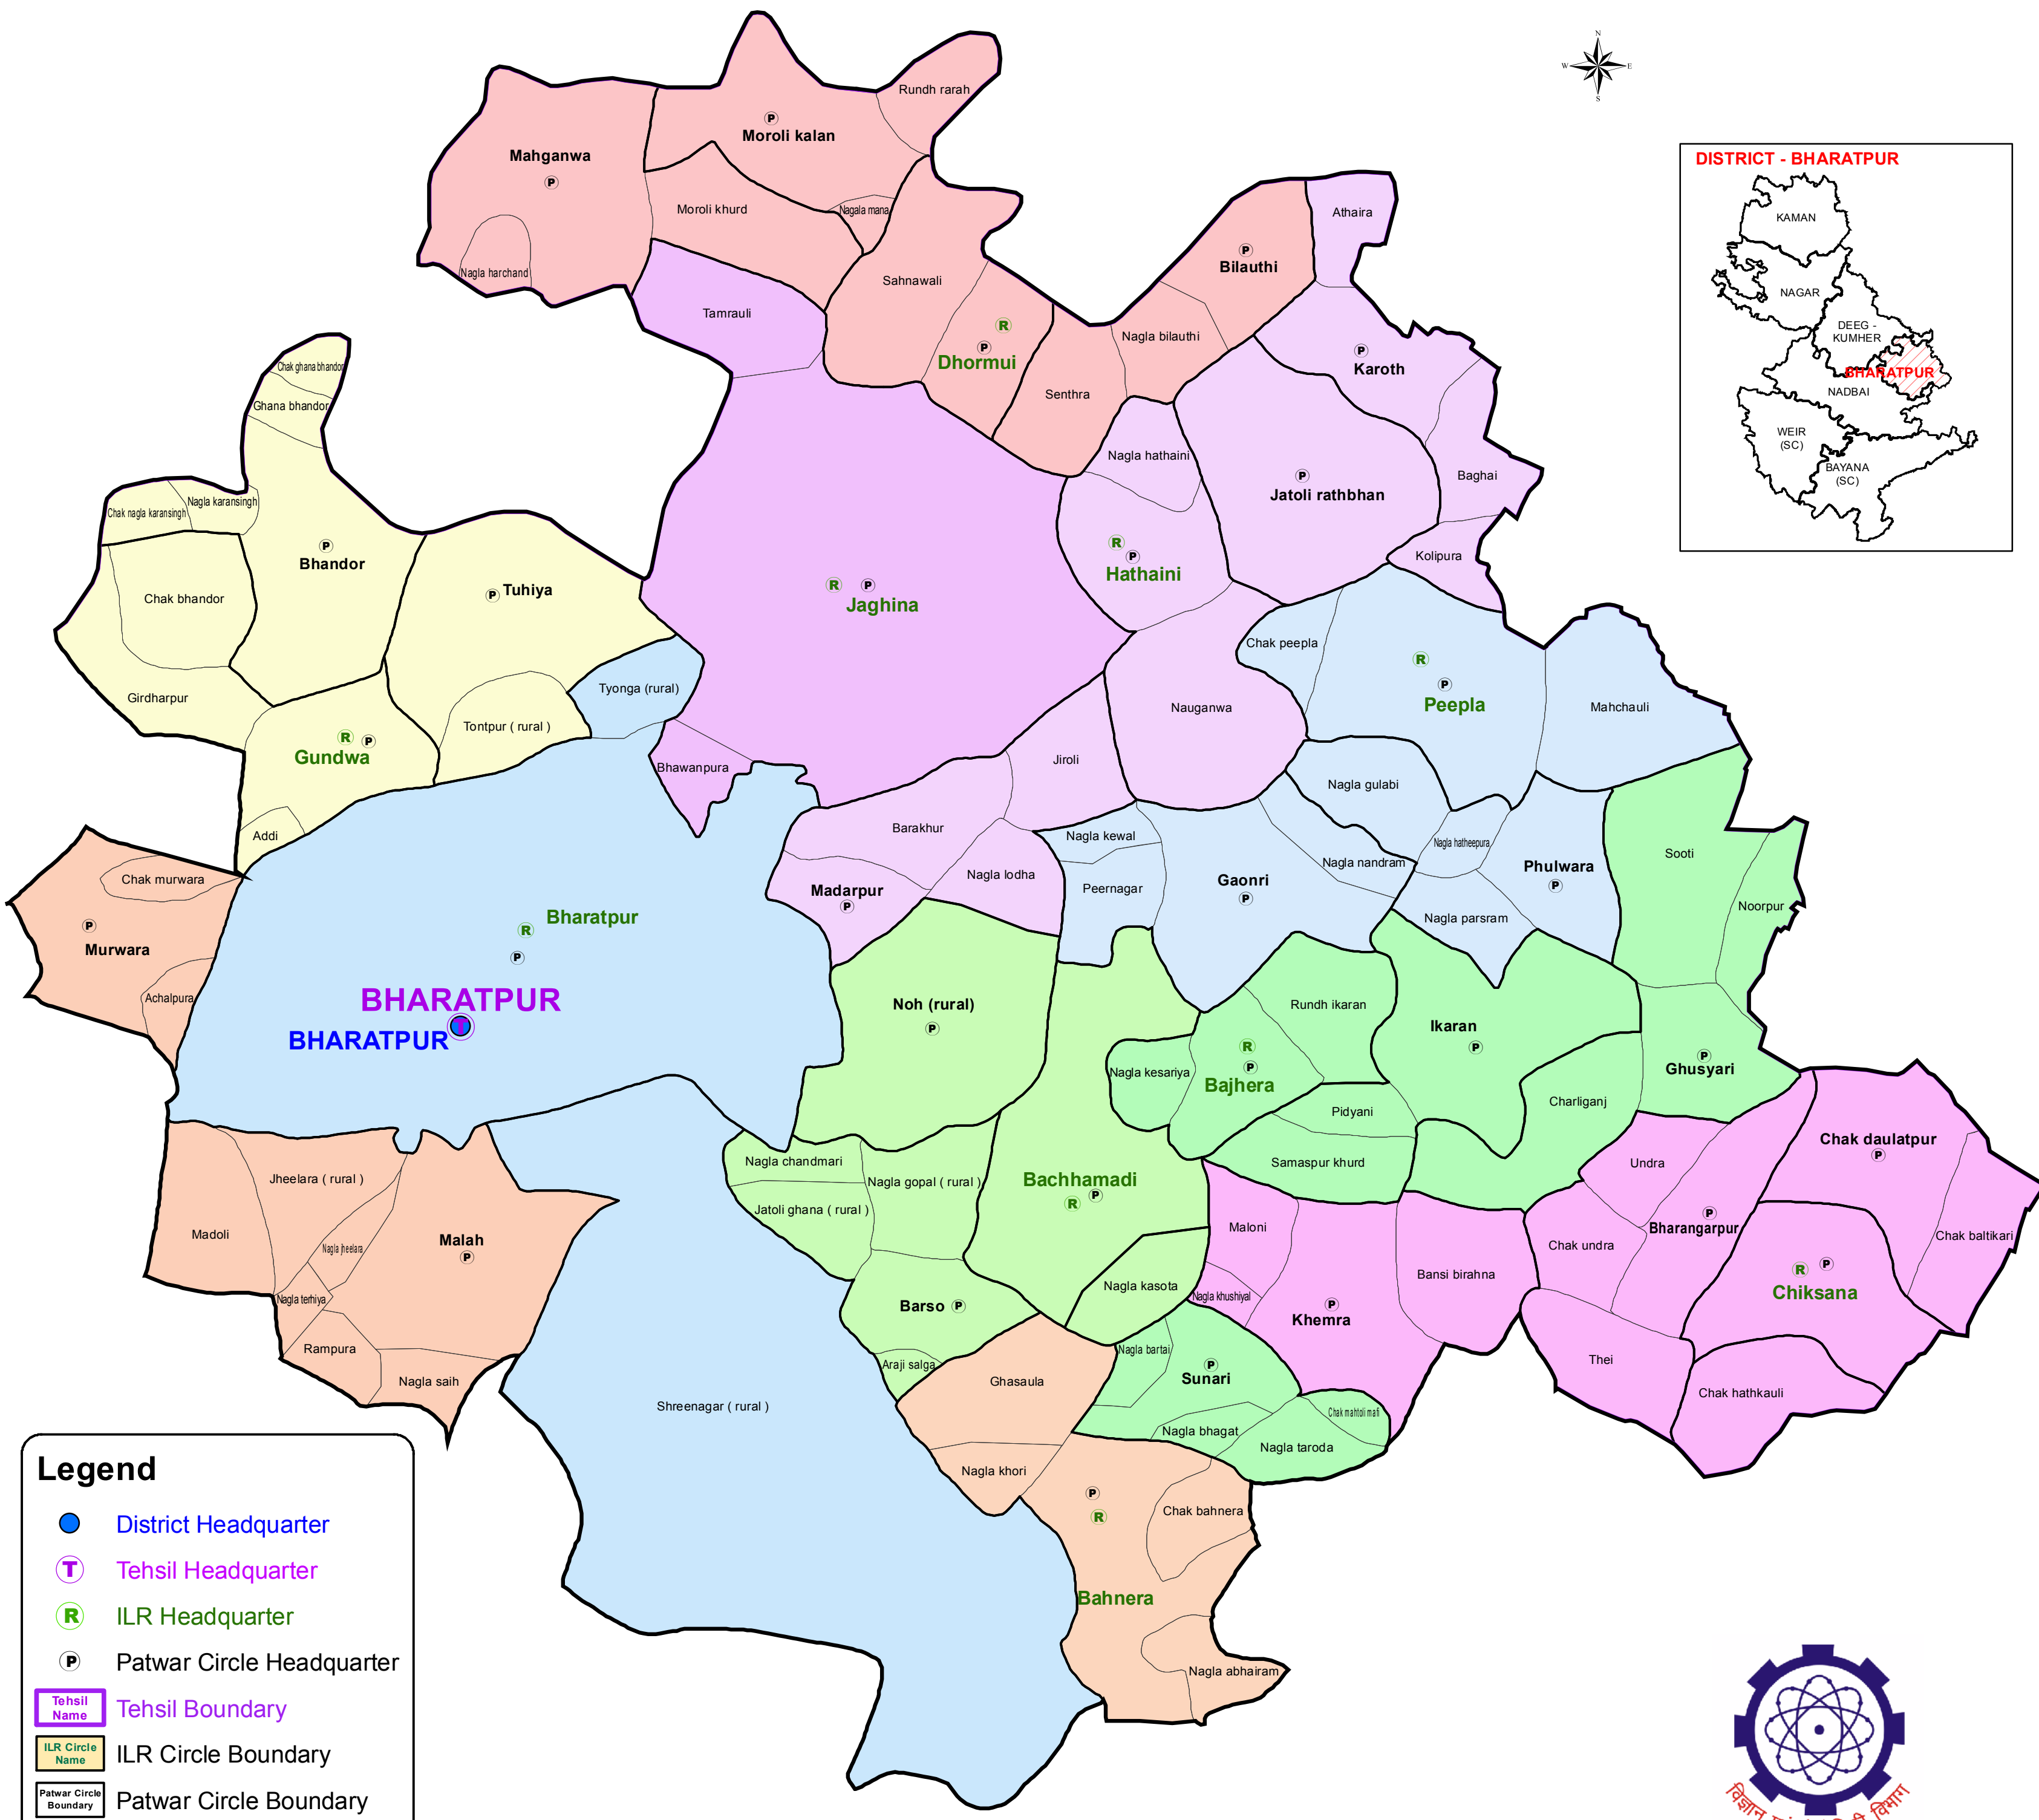

ASSEMBLY CONSTITUENCY - BHARATPUR-73 DISTRICT - BHARATPUR

Legend

- District Headquarter
- Ⓧ Tehsil Headquarter
- Ⓡ ILR Headquarter
- Ⓟ Patwar Circle Headquarter
- Tehsil Name Tehsil Boundary
- ILR Circle Name ILR Circle Boundary
- Patwar Circle Boundary Patwar Circle Boundary
- Village Name Village Boundary