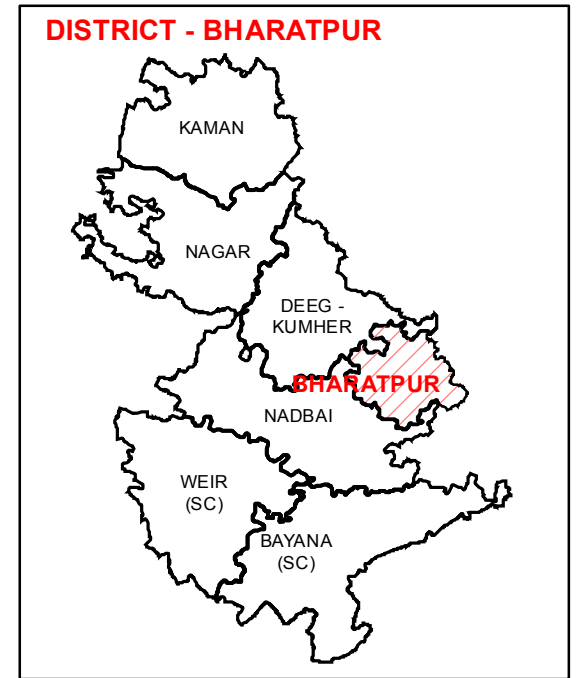

ASSEMBLY CONSTITUENCY - BHARATPUR-73 DISTRICT - BHARATPUR

Legend

- District Headquarter
- Ⓧ Tehsil Headquarter
- Ⓡ ILR Headquarter
- Ⓟ Patwar Circle Headquarter
- Tehsil Name Tehsil Boundary
- ILR Circle Name ILR Circle Boundary
- Patwar Circle Boundary Patwar Circle Boundary
- Village Name Village Boundary